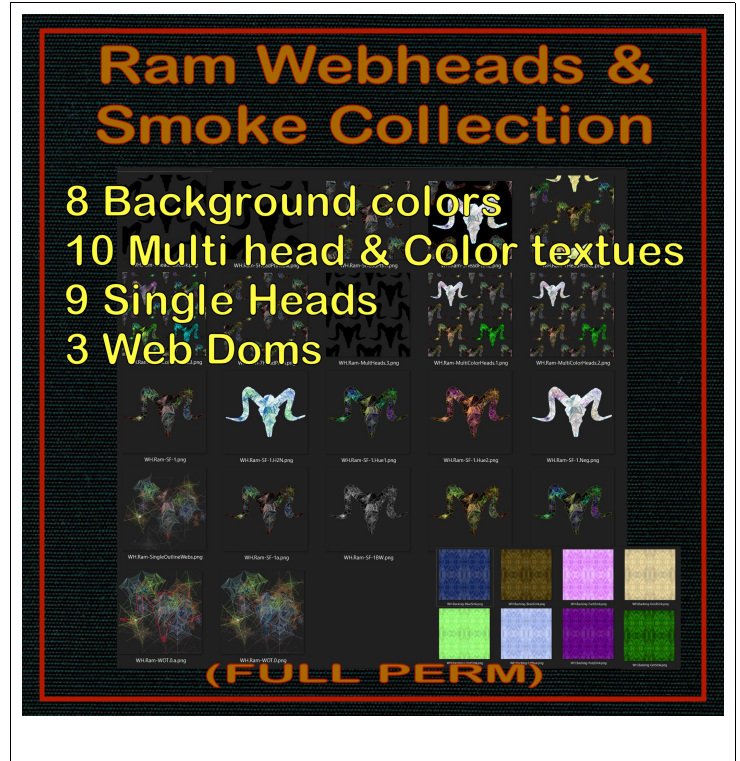

INFORMATION

Additional information at <http://thunderchild.net>.

A silhouette of the Head filled with spider webs and spiders. Each spider and web are hand drawn and then digitized. The head silhouette is used to layout the webs and spiders separately for each group of heads This is a repeating pattern with single large image in front of multiple copes in the background with color modifications on some.

The most current Terms of Sales and Service are at <http://sl.thunderchild.net>

Please do not resale these textures and patterns by themselves. They must be part of a build and not as Full Permissions. (Full Perm). Refer to the Second Life Terms of Service <https://www.lindenlab.com/legal/second-life-terms-and-conditions>

If you have any questions or comments, please contact me at any of the following.
Suggestion Drop Boxes at Milda